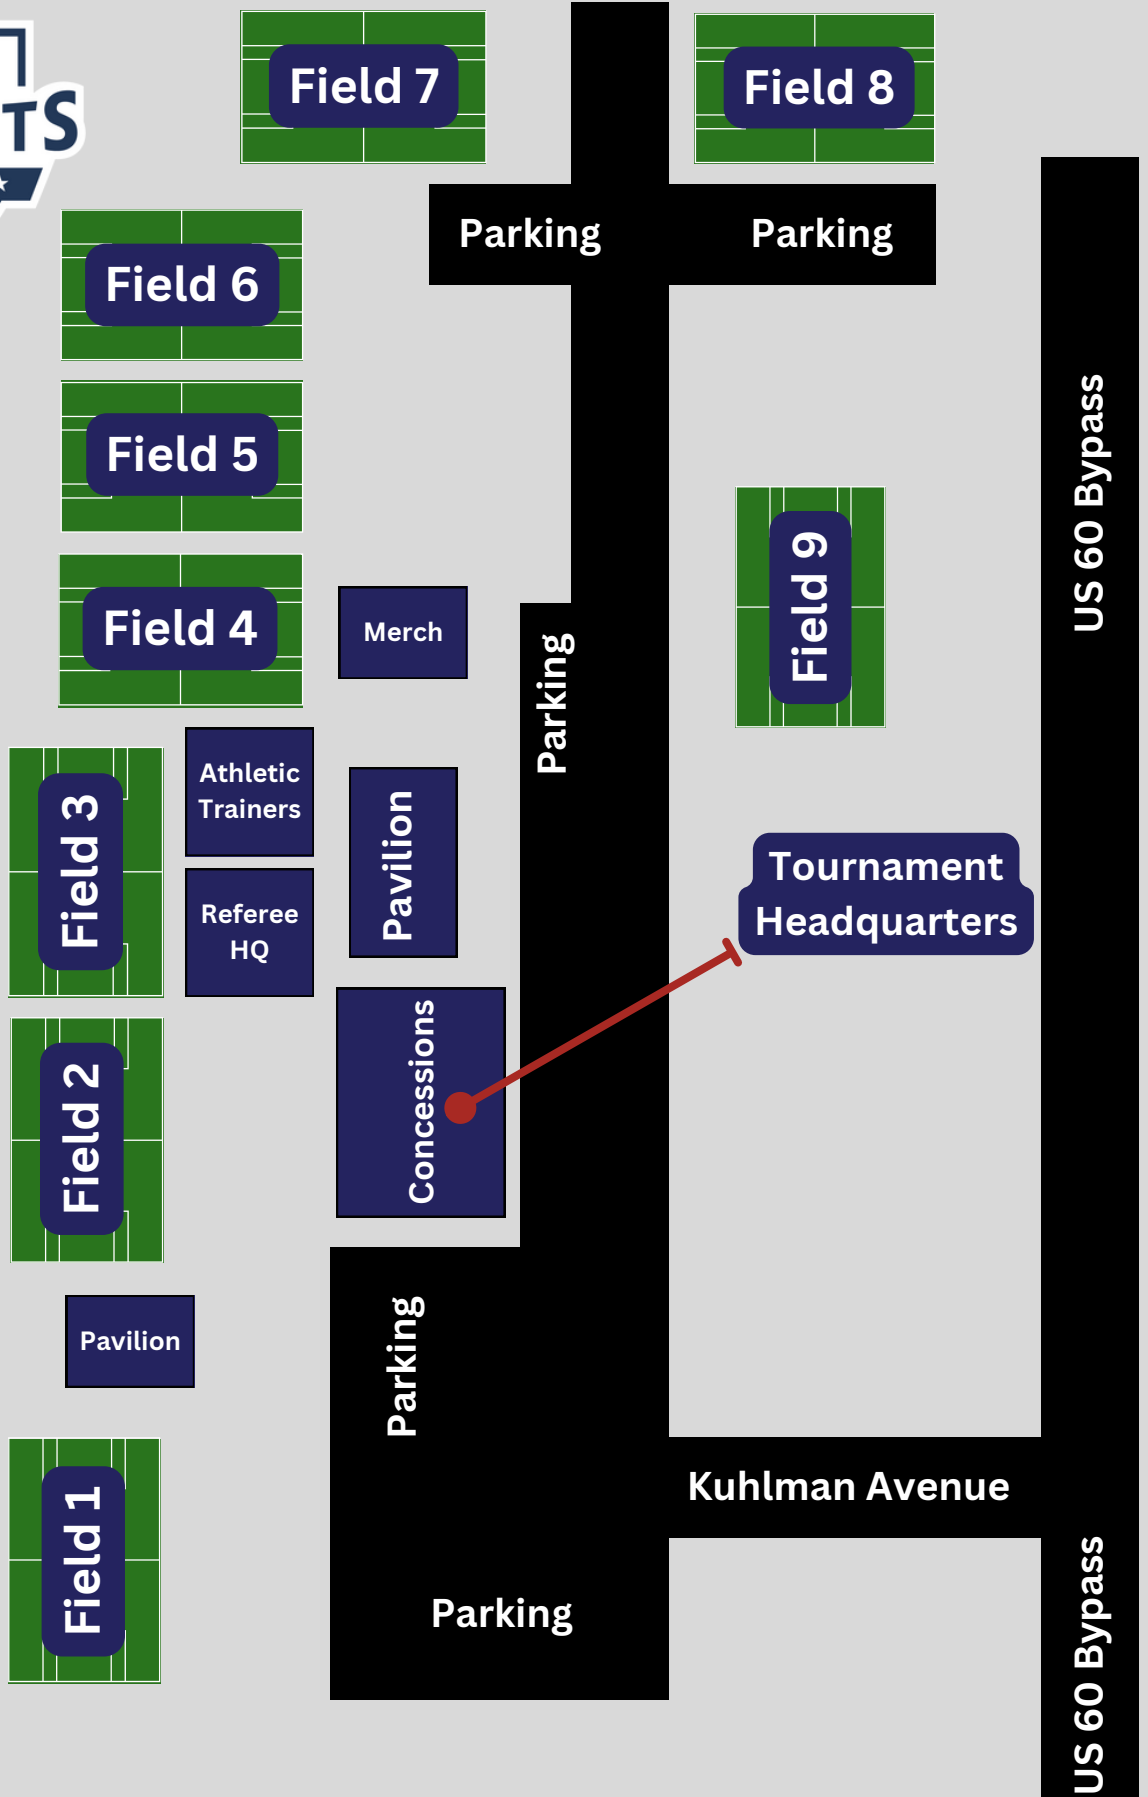

WOODFORD YSA SOCCER FIELDS

Field 7

Field 8

Parking

Parking

Field 6

Field 5

Field 4

Merch

Field 9

Parking

Field 3

Athletic Trainers

Pavilion

Referee HQ

Tournament Headquarters

Field 2

Concessions

Pavilion

Parking

Kuhlman Avenue

US 60 Bypass

Field 1

Parking

US 60 Bypass